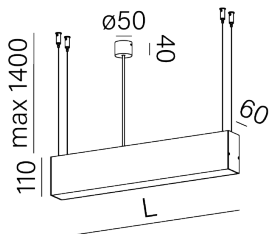

Technical drawing

illustrative pictures

Photometric curve

General information

Category: suspended

Integrated light source.
Gear included

Dispatch time: according to confirmation;
In case of an order of more than 30 items
you must confirm the delivery time.

POWER

luminaire: 46.5W
light source: 43W

OPTICS

opal

CONTROL

switchDIM

DIMENSIONS

width: 60mm
length: 1420mm
height: 110mm