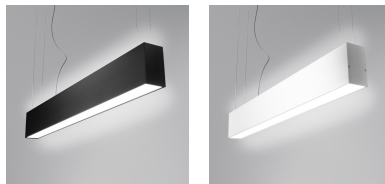

Technical drawing

illustrative pictures

Photometric curve

General information

Category: suspended

Integrated light source.
Gear included

Dispatch time: according to confirmation;
In case of an order of more than 30 items
you must confirm the delivery time.

POWER

luminaire: 46.5W
light source: 43W

OPTICS

opal

CONTROL

switchDIM

DIMENSIONS

width: 60mm
length: 1420mm
height: 110mm