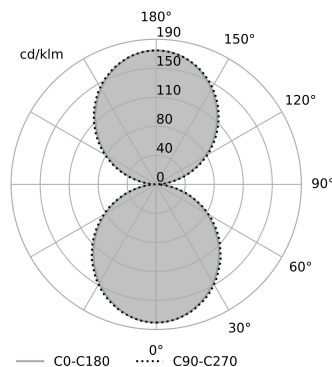

Technical drawing

illustrative pictures

Photometric curve

General information

Category: suspended

Integrated light source.
Gear included

Dispatch time: according to confirmation;
In case of an order of more than 30 items
you must confirm the delivery time.

Lifetime: L90B10 for 51 000h

Warranty period: 5 years

Product family information:

www.aqform.com/ST2015

Luminaire specification

LIGHT SOURCE

LED

luminaire lumen output: 4240lm
light source lumen output: 5820lm
colour temperature: 3000K
CRI>90

POWER

luminaire: 46.5W
light source: 43W

OPTICS

opal

CONTROL

switchDIM

DIMENSIONS

width: 60mm
length: 1420mm
height: 110mm