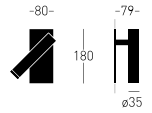

Series Moi C

WALL MOUNTED

Moi C is a wall recessed luminaire which, thanks to its compact size and minimalist form, takes up little space while providing optimum lighting for reading with its mobile arm and optical lens for adjusting the lighting angle. Recessed version is available with a touchless switch. To switch the light on or off, you just need to move your palm closer to the luminaire. Also there is wall-mounted version.

Spot and wall mounted lighting. The luminaires will work perfectly at hotels, in art galleries, museums or restaurants, but also in residential spaces, as bedside lighting solutions.

TO DOWNLOAD:

[Moi C Manual](#)

[3D Moi C IN](#)

[Photometric files Moi C IN](#)

[Declaration of Conformity Moi C IN](#)

[Warranty conditions and limitations](#)