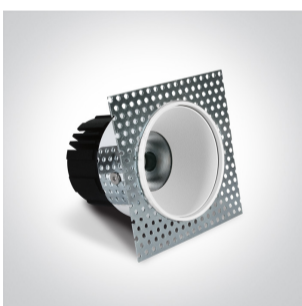

02 Recessed Spots Fixed LED>The Trimless Range

10107BT/W/W

6,5W LED trimless recessed downlight, IP54. Suitable for bathroom installations.

Requires 700mA driver.

Complies with standard EN60598-1 and any other specific standards.

Downloads

Dimensions

Gallery

Must be ordered separately