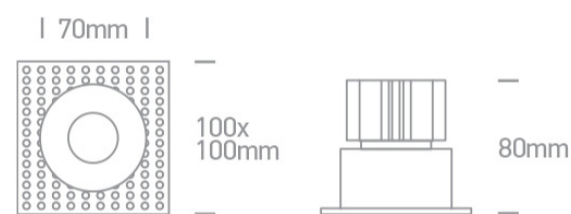

## 10107BT/W/W

6,5W LED trimless recessed downlight, IP54. Suitable for bathroom installations.

Requires 700mA driver.

Complies with standard EN60598-1 and any other specific standards.

### Dimensions

## Physical Specification

Item Group	02 Recessed Spots Fixed LED
Family	The Trimless Range
Order Code	10107BT/W/W
Colour	White
Material	Die Cast
Shape	Circular
Height	80mm
Diameter	70mm
Cutout Hole Diameter	83mm
Recessed trimless ceiling	Yes
Depth Required	100mm
Indoor	Yes
Outdoor	Yes
Adjustable	No

## Illumination Data

Colour Temperature	3000K
Lumen Output	500lm
Light Efficiency	76lm/W
CRI	80
Beam Angle	38
Illumination Diagram	
Dark Light	Yes