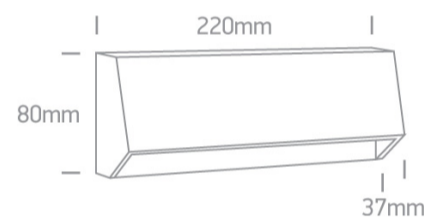

Downloads

Dimensions

Physical Specification

Item Group	13 Wall & Ceiling LED
Family	Down Illumination Wall Lights ABS + PC
Order Code	67386C/AN/W
Colour	Anthracite
Material	ABS
Diffuser Material	PC
Shape	Rectangular
Length	220mm
Width	37mm
Height	80mm
Surface Wall	Yes
Indoor	Yes

80

Illumination Diagram

Dark Light

Yes

Packing Info

Box Length

23cm

Box Width