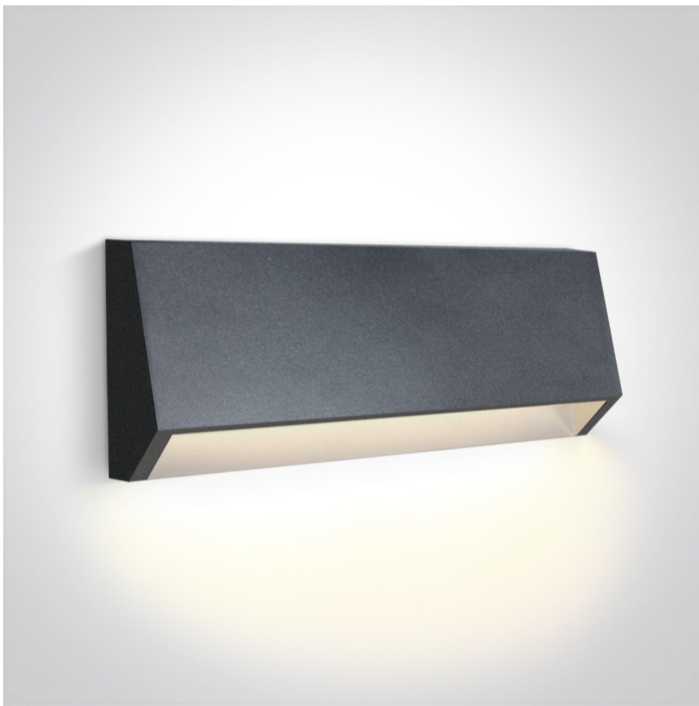

13 Wall & Ceiling LED>Down Illumination Wall Lights ABS + PC

67386C/AN/W

4W LED wall light, IP65, ideal for both indoor and outdoor installation.

Complies with standard EN60598-1 and any other specific standards.

Downloads

Dimensions

Physical Specification

Item Group	13 Wall & Ceiling LED
Family	Down Illumination Wall Lights ABS + PC
Order Code	67386C/AN/W
Colour	Anthracite
Material	ABS
Diffuser Material	PC
Shape	Rectangular
Length	220mm
Width	37mm
Height	80mm
Surface Wall	Yes
Indoor	Yes

LED built in

LED Type

SMD 2835

LED Brand

Epistar

LED Number

28

Gear