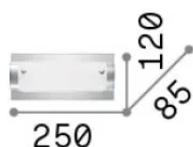

General info

Indoor - Wall lamps

Ean	8021696051840
Item	TUDOR AP1
Installation	Wall lamps
Warranty	5 years
Gross weight	9.5 kg
Volume	0.074772 m ³

Technical info

Net weight	0.5 kg
Insulation class	I
Protection index	IP20
Compliance	CE
Operating temperature	0° ~ +40 °C
Dimmer	Non-dimmable
Power output	220-240 V AC
Power supply	Not required