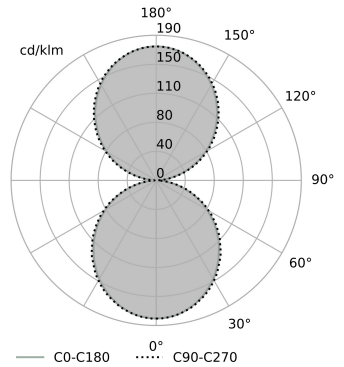

Technical drawing

illustrative pictures

Photometric curve

General information

Category: wall

Integrated light source.
Gear included

Dispatch time: according to confirmation;
In case of an order of more than 30 items
you must confirm the delivery time.

POWER

luminaire: 36.5W
light source: 34.5W

OPTICS

opal

CONTROL

ON/OFF

DIMENSIONS

width: 60mm
length: 1140mm
height: 110mm