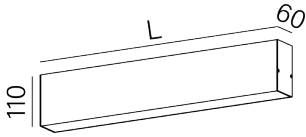

Technical drawing

illustrative pictures

Photometric curve

General information

Category: wall

Integrated light source.
Gear included

Dispatch time: according to confirmation;
In case of an order of more than 30 items
you must confirm the delivery time.

POWER

luminaire: 36.5W
light source: 34.5W

OPTICS

opal

CONTROL

ON/OFF

DIMENSIONS

width: 60mm
length: 1140mm
height: 110mm