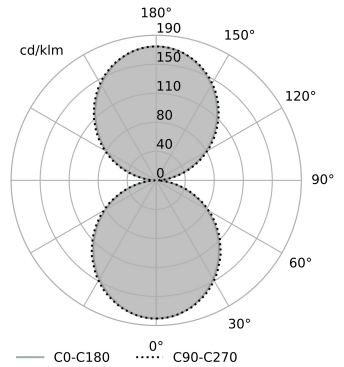

### Technical drawing

### illustrative pictures

### Photometric curve

#### DIMENSIONS

width: 60mm  
length: 1420mm  
height: 110mm