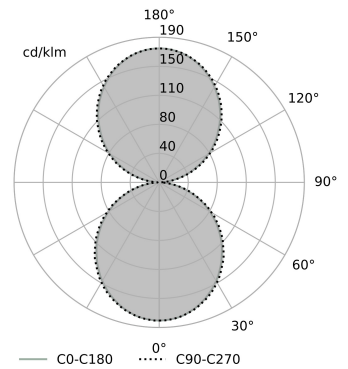

### Technical drawing

### illustrative pictures

### Photometric curve

#### DIMENSIONS

width: 60mm  
length: 570mm  
height: 110mm