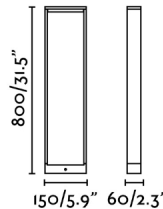

ALP is a trendy set for outdoor lighting, which incorporates LED technology and comprises one wall lamp and two beacons. This beacon lamp is 80cm tall and is built in cast aluminium with a transparent glass diffuser. The light source is SMD LED 8W 3000K 190Lm included. This beacon lamp is perfect for the decorative lighting of gardens .

General characteristics

Fixation	Floor
Type	I
IP	54
voltage	100V-240V
Hertz	50/60Hz
Max. Power	7W

Material

Body/Structure	Aluminium
Diffuser	PC

Finish

Body/Structure	Dark Grey
Diffuser	Opal

Lighting characteristics